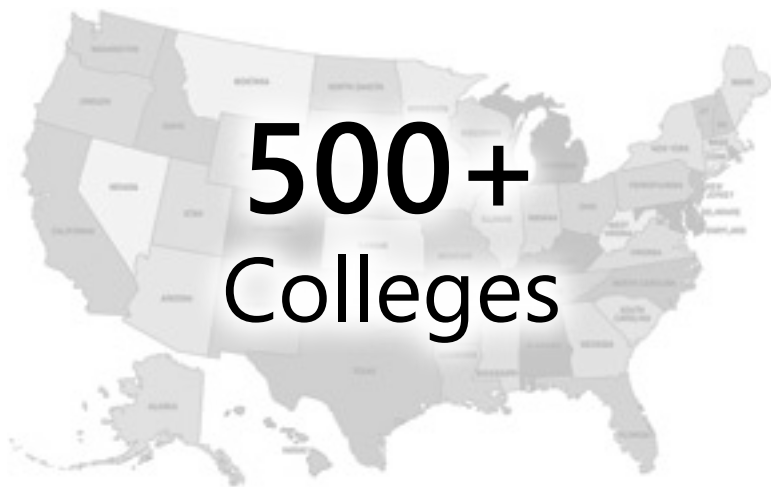

STUFH

By The Numbers: 1998 - Present

More than
3 million pounds
of Food Stuff donated

"Thanks so much for just creating the idea of an end of the year food drive. It was work—but it was fulfilling work especially when you know that someone will be able to have food in their cupboard."

- Chiquita Briley, Mississippi State University

Partnered with

CKI

Circle K International

since 2007

"STUFH is bringing great attention to the growing need to feed throughout the country."
Jeanna Kindle, Los Angeles Regional Food Bank